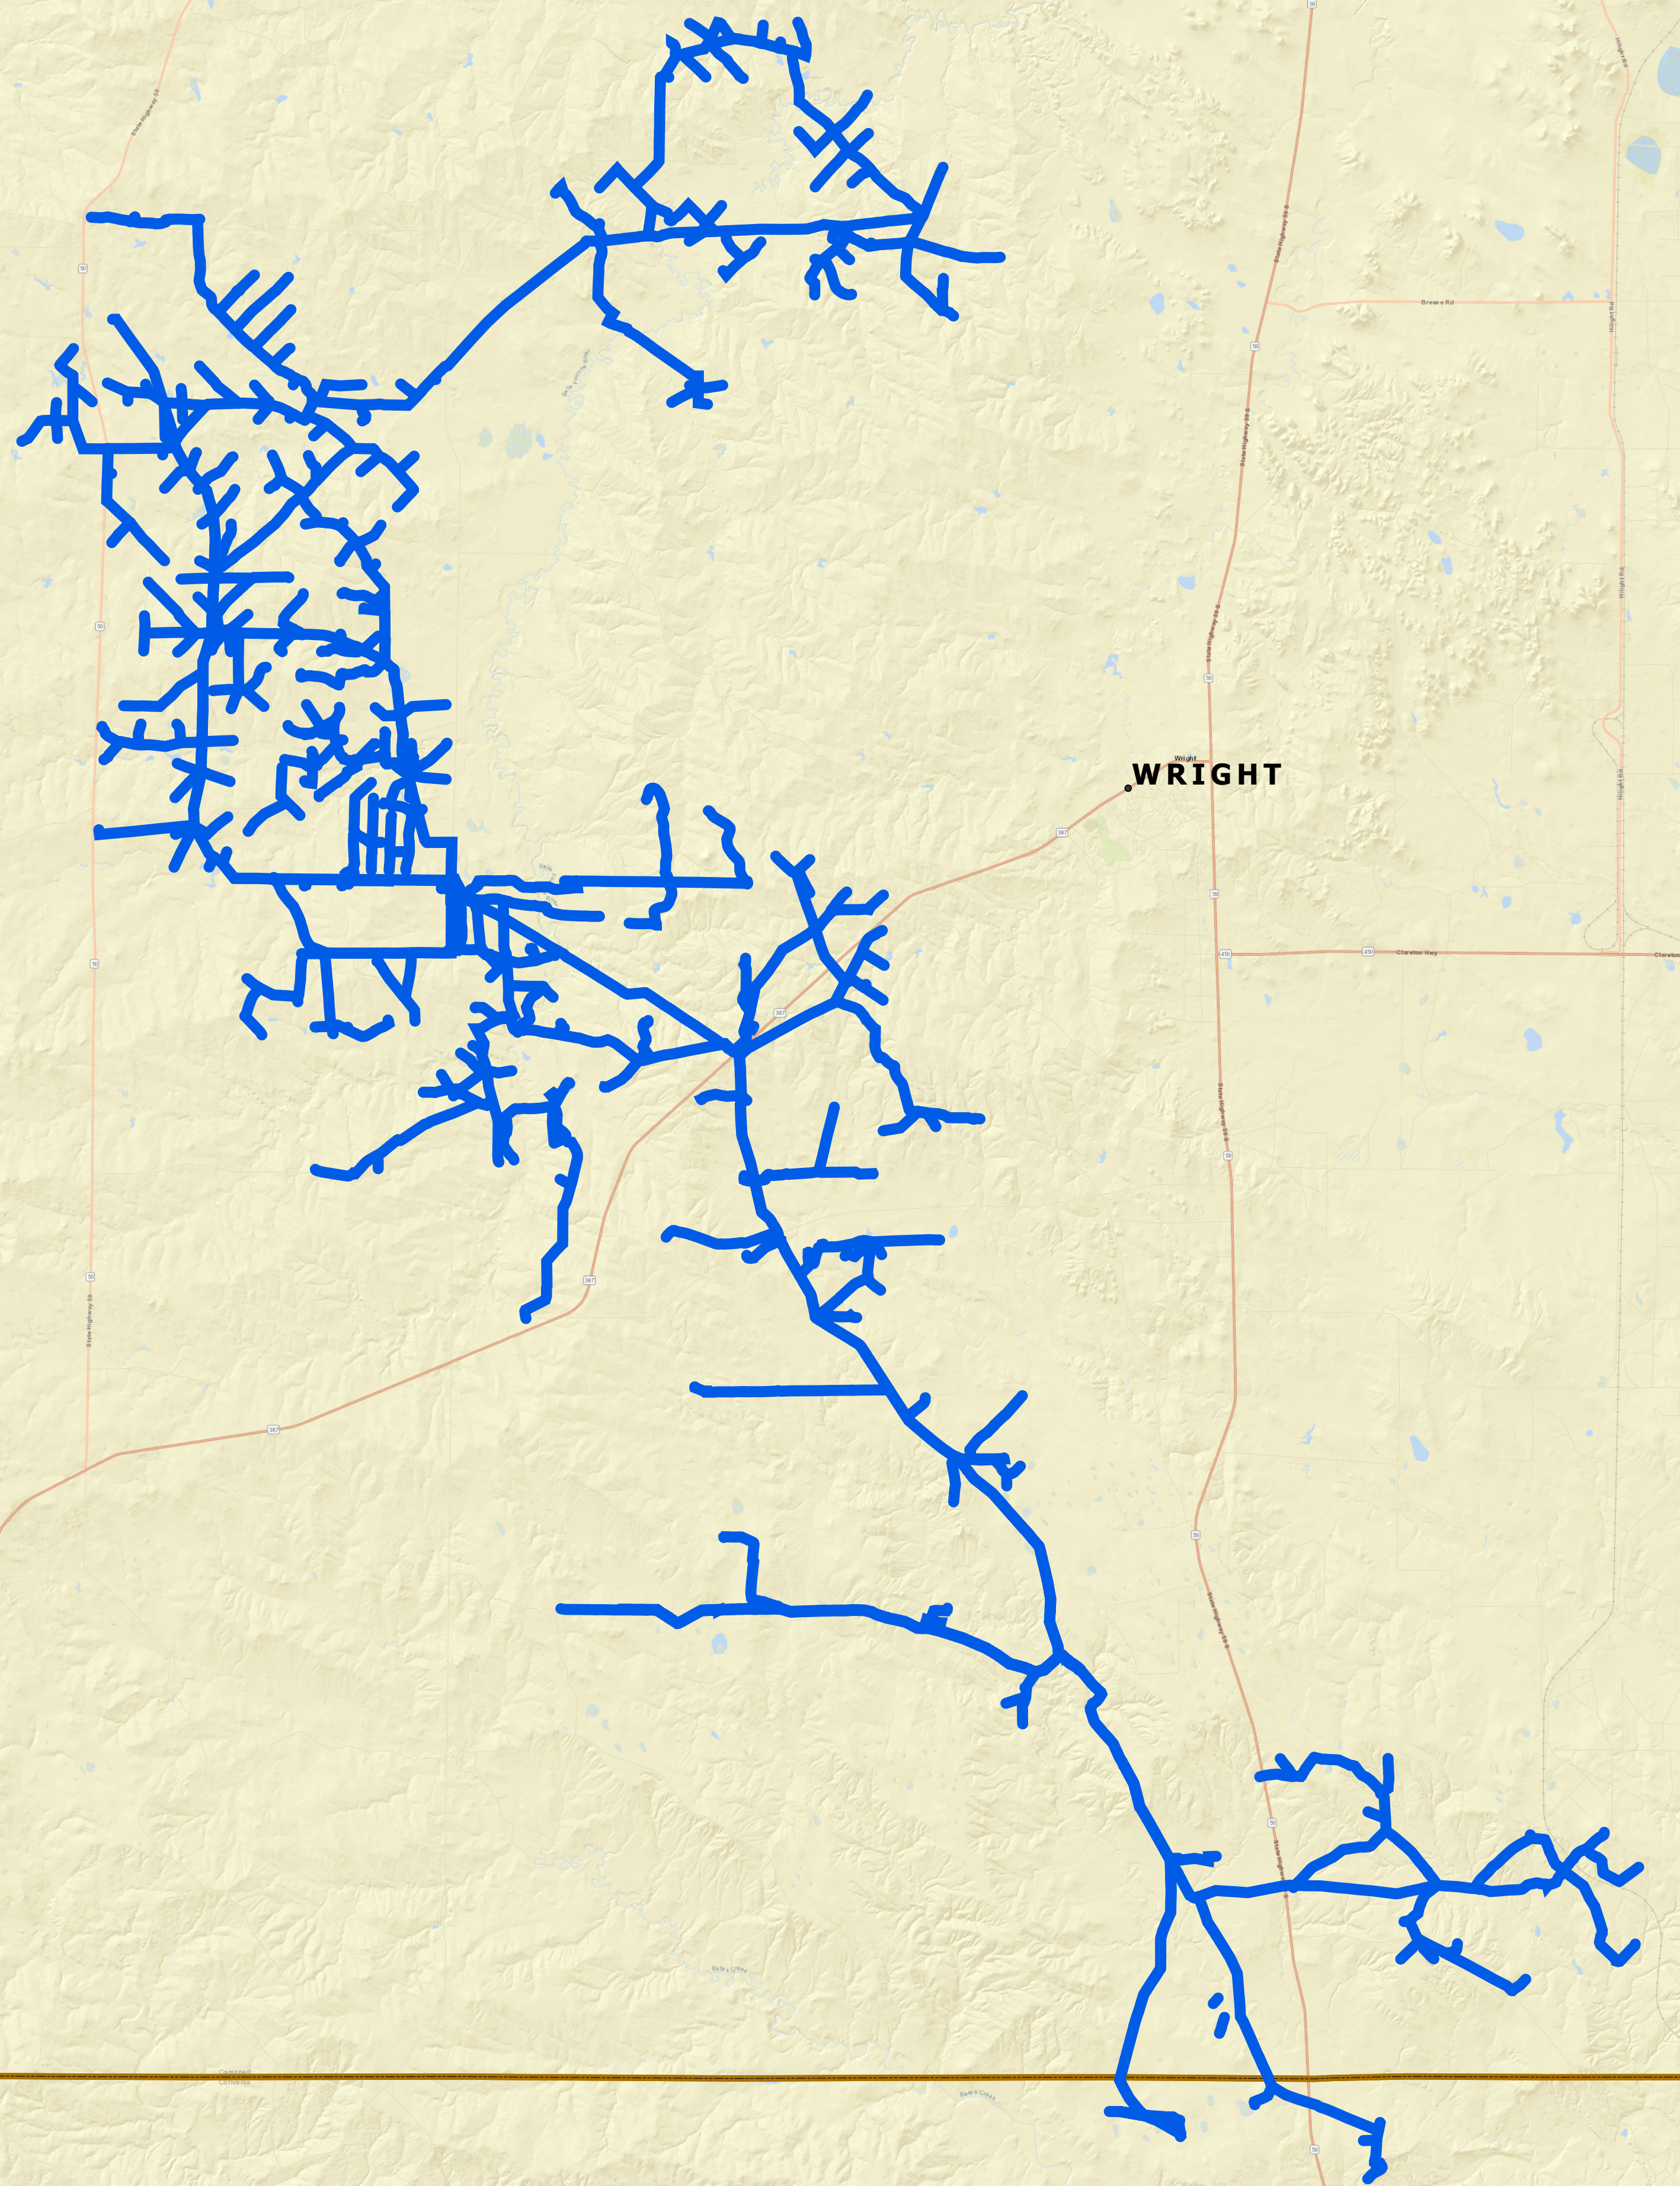

2012

GILLETTE

JOHNSON  
COUNTY

CAMPBELL  
COUNTY

WRIGHT

NATRONA  
COUNTY

CONVERSE  
COUNTY